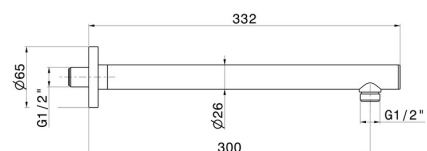

27667.47.083

Wall-mounted brass shower arm, round. L=300 mm - finish
Groove Bronze

Groove Bronze

FEATURES

Material	Brass
Installation	Wall mounted

TECHNICAL DRAWING

27667.47.083

Wall-mounted brass shower arm, round. L=300 mm - finish Groove Bronze