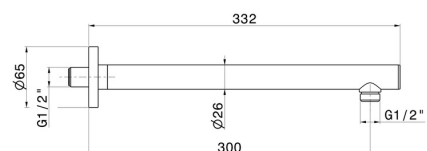

## 27667.58.061

Wall-mounted brass shower arm, round. L=300 mm - finish  
PVD Copper Bronze

### TECHNICAL DRAWING

---

**27667.58.061**

Wall-mounted brass shower arm, round. L=300 mm - finish PVD Copper Bronze