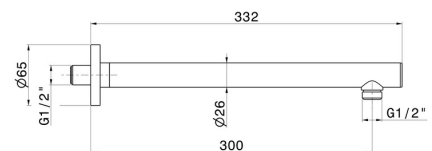

27667.58.063

Wall-mounted brass shower arm, round. L=300 mm - finish
PVD Gun Metal

FEATURES

Material	Brass
Installation	Wall mounted

TECHNICAL DRAWING

27667.58.063

Wall-mounted brass shower arm, round. L=300 mm - finish PVD Gun Metal