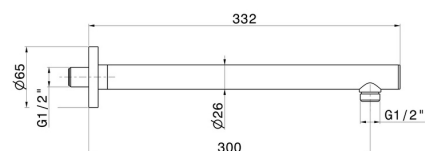

27667.59.064

Wall-mounted brass shower arm, round. L=300 mm - finish
PVD Brushed Gun Metal

PVD Brushed Gun Metal

FEATURES

Material	Brass
Installation	Wall mounted

TECHNICAL DRAWING

27667.59.064

Wall-mounted brass shower arm, round. L=300 mm - finish PVD Brushed Gun Metal