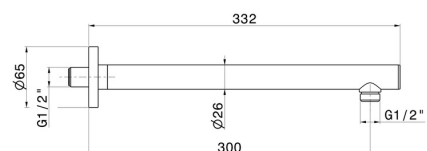

## 27667.59.066

Wall-mounted brass shower arm, round. L=300 mm - finish  
PVD Brushed steel

### TECHNICAL DRAWING

---

**27667.59.066**

Wall-mounted brass shower arm, round. L=300 mm - finish PVD Brushed steel