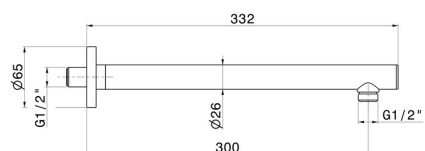

27667.59.067

Wall-mounted brass shower arm, round. L=300 mm - finish
PVD Brushed Copper Bronze

PVD Brushed Copper Bronze

FEATURES

Material	Brass
Installation	Wall mounted

TECHNICAL DRAWING

27667.59.067

Wall-mounted brass shower arm, round. L=300 mm - finish PVD Brushed Copper Bronze