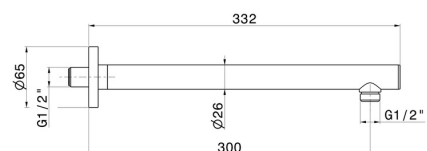

27667.59.097

Wall-mounted brass shower arm, round. L=300 mm - finish
PVD Brushed Gold

FEATURES

Material	Brass
Installation	Wall mounted

TECHNICAL DRAWING

27667.59.097

Wall-mounted brass shower arm, round. L=300 mm - finish PVD Brushed Gold