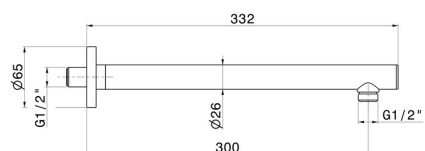

27667.59.098

Wall-mounted brass shower arm, round. L=300 mm - finish
PVD Brushed Pale Gold

PVD Brushed Pale Gold

FEATURES

Material	Brass
Installation	Wall mounted

TECHNICAL DRAWING

27667.59.098

Wall-mounted brass shower arm, round. L=300 mm - finish PVD Brushed Pale Gold