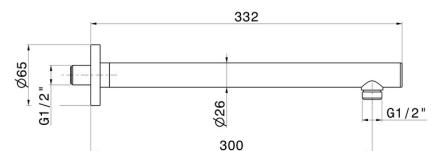

27667.61.020

Wall-mounted brass shower arm, round. L=300 mm - finish
PVD Glossy Gold

PVD Glossy Gold

FEATURES

Material	Brass
Installation	Wall mounted

TECHNICAL DRAWING

27667.61.020

Wall-mounted brass shower arm, round. L=300 mm - finish PVD Glossy Gold