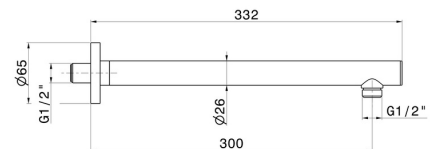

27667.M0.070

Wall-mounted brass shower arm, round. L=300 mm - finish
Titanium Satin

FEATURES

Material	Brass
Installation	Wall mounted

TECHNICAL DRAWING

27667.M0.070

Wall-mounted brass shower arm, round. L=300 mm - finish Titanium Satin