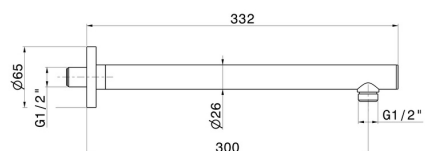

## 27667.M0.071

Wall-mounted brass shower arm, round. L=300 mm - finish  
Gold Satin

### TECHNICAL DRAWING

---

**27667.M0.071**

Wall-mounted brass shower arm, round. L=300 mm - finish Gold Satin