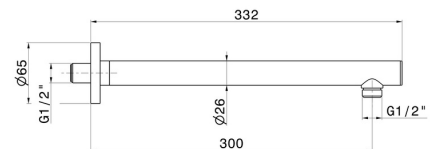

27667.M0.072

Wall-mounted brass shower arm, round. L=300 mm - finish
Copper Satin

FEATURES

Material	Brass
Installation	Wall mounted

TECHNICAL DRAWING

27667.M0.072

Wall-mounted brass shower arm, round. L=300 mm - finish Copper Satin