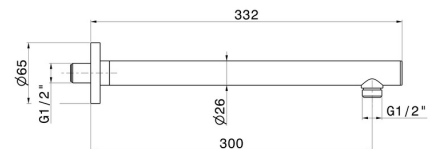

27667.M0.075

Wall-mounted brass shower arm, round. L=300 mm - finish
Copper Glossy

FEATURES

Material	Brass
Installation	Wall mounted

TECHNICAL DRAWING

27667.M0.075

Wall-mounted brass shower arm, round. L=300 mm - finish Copper Glossy