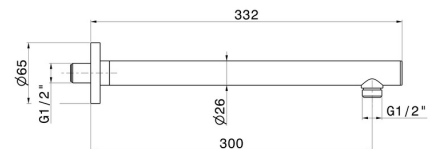

27667.M0.077

Wall-mounted brass shower arm, round. L=300 mm - finish
Carbon Satin

FEATURES

Material	Brass
Installation	Wall mounted

TECHNICAL DRAWING

27667.M0.077

Wall-mounted brass shower arm, round. L=300 mm - finish Carbon Satin