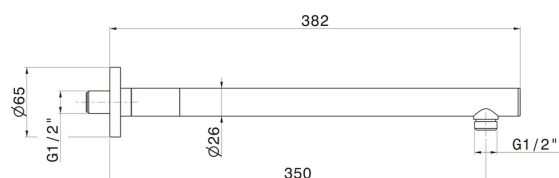

27668.21.018

Wall-mounted brass shower arm, round. L=350 mm - finish
Chrome

Chrome

FEATURES

Material	Brass
Installation	Wall mounted

TECHNICAL DRAWING

27668.21.018

Wall-mounted brass shower arm, round. L=350 mm - finish Chrome