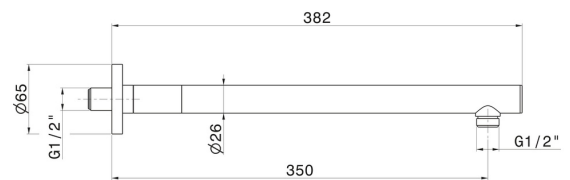

27668.58.061

Wall-mounted brass shower arm, round. L=350 mm - finish
PVD Copper Bronze

FEATURES

Material	Brass
Installation	Wall mounted

TECHNICAL DRAWING

27668.58.061

Wall-mounted brass shower arm, round. L=350 mm - finish PVD Copper Bronze