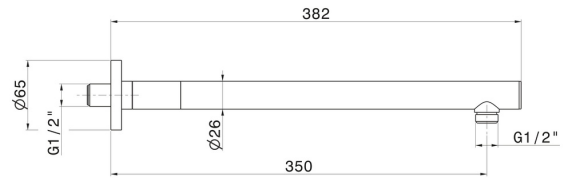

**27668.59.098**

Wall-mounted brass shower arm, round. L=350 mm - finish  
PVD Brushed Pale Gold

PVD Brushed Pale Gold

**FEATURES**

---

Material	<b>Brass</b>
Installation	<b>Wall mounted</b>

**TECHNICAL DRAWING**

---

**27668.59.098**

Wall-mounted brass shower arm, round. L=350 mm - finish PVD Brushed Pale Gold