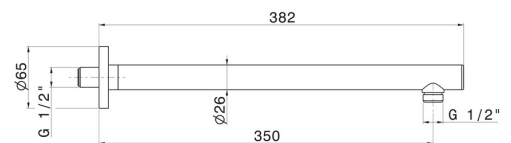

27670.01.014

Wall-mounted brass shower arm, round. L=350 mm - finish
Matt White

FEATURES

Material	Brass
Installation	Wall mounted

TECHNICAL DRAWING

27670.01.014

Wall-mounted brass shower arm, round. L=350 mm - finish Matt White