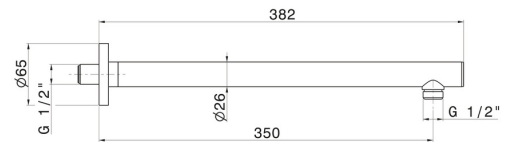

27670.01.093

Wall-mounted brass shower arm, round. L=350 mm - finish
Matt Black

FEATURES

Material	Brass
Installation	Wall mounted

TECHNICAL DRAWING

27670.01.093

Wall-mounted brass shower arm, round. L=350 mm - finish Matt Black