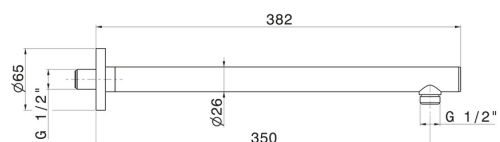

27670.21.018

Wall-mounted brass shower arm, round. L=350 mm - finish
Chrome

Chrome

FEATURES

Material	Brass
Installation	Wall mounted

TECHNICAL DRAWING

27670.21.018

Wall-mounted brass shower arm, round. L=350 mm - finish Chrome