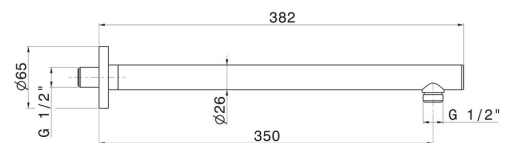

## 27670.47.083

Wall-mounted brass shower arm, round. L=350 mm - finish Groove Bronze

Groove Bronze

### TECHNICAL DRAWING

---

  
**AR Preview**  
try it in your home

**More Details**  
on our [website](#)

**27670.47.083**

Wall-mounted brass shower arm, round. L=350 mm - finish Groove Bronze