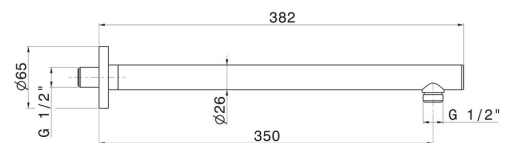

27670.58.061

Wall-mounted brass shower arm, round. L=350 mm - finish
PVD Copper Bronze

PVD Copper Bronze

FEATURES

Material	Brass
Installation	Wall mounted

TECHNICAL DRAWING

AR Preview
try it in your home

More Details
on our [website](#)

27670.58.061

Wall-mounted brass shower arm, round. L=350 mm - finish PVD Copper Bronze

AVAILABLE FINISHES

58.061

PVD Copper Bronze

01.014

finish Matt White

01.093