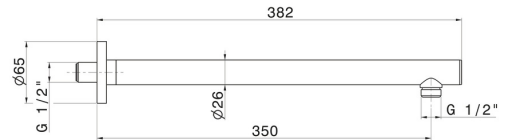

**27670.58.063**

Wall-mounted brass shower arm, round. L=350 mm - finish  
PVD Gun Metal

**FEATURES**

---

Material	<b>Brass</b>
Installation	<b>Wall mounted</b>

**TECHNICAL DRAWING**

---

**27670.58.063**

Wall-mounted brass shower arm, round. L=350 mm - finish PVD Gun Metal