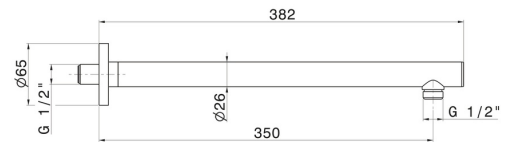

27670.59.064

Wall-mounted brass shower arm, round. L=350 mm - finish
PVD Brushed Gun Metal

PVD Brushed Gun Metal

FEATURES

Material	Brass
Installation	Wall mounted

TECHNICAL DRAWING

27670.59.064

Wall-mounted brass shower arm, round. L=350 mm - finish PVD Brushed Gun Metal