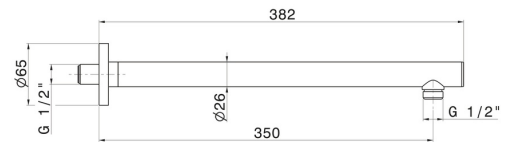

27670.59.066

Wall-mounted brass shower arm, round. L=350 mm - finish
PVD Brushed steel

PVD Brushed steel

FEATURES

Material	Brass
Installation	Wall mounted

TECHNICAL DRAWING

27670.59.066

Wall-mounted brass shower arm, round. L=350 mm - finish PVD Brushed steel