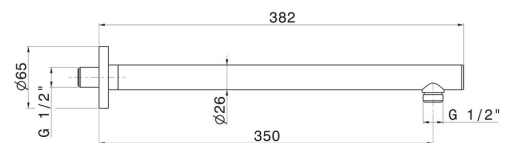

27670.59.067

Wall-mounted brass shower arm, round. L=350 mm - finish
PVD Brushed Copper Bronze

PVD Brushed Copper Bronze

FEATURES

Material	Brass
Installation	Wall mounted

TECHNICAL DRAWING

27670.59.067

Wall-mounted brass shower arm, round. L=350 mm - finish PVD Brushed Copper Bronze