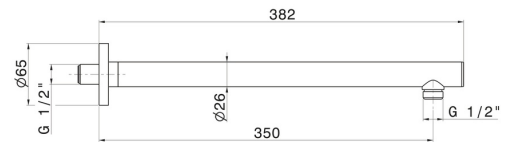

**27670.59.097**

Wall-mounted brass shower arm, round. L=350 mm - finish  
PVD Brushed Gold

PVD Brushed Gold

**FEATURES**

---

|              |                     |
|--------------|---------------------|
| Material     | <b>Brass</b>        |
| Installation | <b>Wall mounted</b> |

**TECHNICAL DRAWING**

---

**27670.59.097**

Wall-mounted brass shower arm, round. L=350 mm - finish PVD Brushed Gold