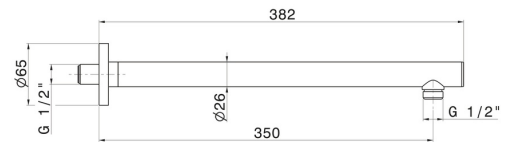

27670.59.098

Wall-mounted brass shower arm, round. L=350 mm - finish
PVD Brushed Pale Gold

PVD Brushed Pale Gold

FEATURES

Material	Brass
Installation	Wall mounted

TECHNICAL DRAWING

27670.59.098

Wall-mounted brass shower arm, round. L=350 mm - finish PVD Brushed Pale Gold