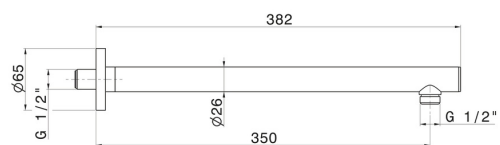

27670.61.020

Wall-mounted brass shower arm, round. L=350 mm - finish
PVD Glossy Gold

FEATURES

Material	Brass
Installation	Wall mounted

TECHNICAL DRAWING

27670.61.020

Wall-mounted brass shower arm, round. L=350 mm - finish PVD Glossy Gold