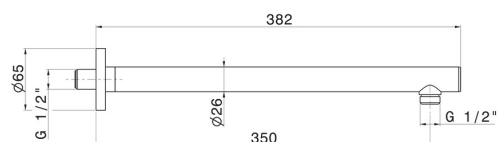

27670.M0.070

Wall-mounted brass shower arm, round. L=350 mm - finish
Titanium Satin

FEATURES

Material	Brass
Installation	Wall mounted

TECHNICAL DRAWING

27670.M0.070

Wall-mounted brass shower arm, round. L=350 mm - finish Titanium Satin