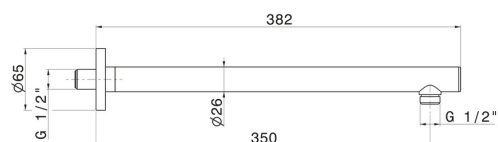

27670.M0.071

Wall-mounted brass shower arm, round. L=350 mm - finish
Gold Satin

FEATURES

Material	Brass
Installation	Wall mounted

TECHNICAL DRAWING

27670.M0.071

Wall-mounted brass shower arm, round. L=350 mm - finish Gold Satin