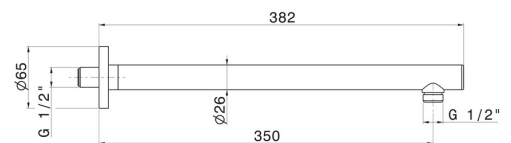

## 27670.M0.072

Wall-mounted brass shower arm, round. L=350 mm - finish  
Copper Satin

### TECHNICAL DRAWING

---

**27670.M0.072**

Wall-mounted brass shower arm, round. L=350 mm - finish Copper Satin