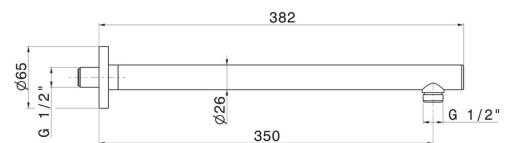

27670.M0.077

Wall-mounted brass shower arm, round. L=350 mm - finish
Carbon Satin

FEATURES

Material	Brass
Installation	Wall mounted

TECHNICAL DRAWING

27670.M0.077

Wall-mounted brass shower arm, round. L=350 mm - finish Carbon Satin