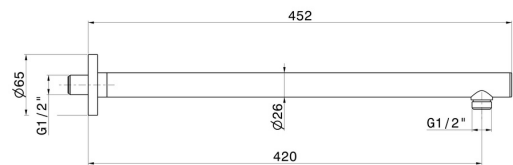

27692.01.014

Wall-mounted brass shower arm, round. L=420 mm - finish
Matt White

FEATURES

Material	Brass
Installation	Wall mounted

TECHNICAL DRAWING

27692.01.014

Wall-mounted brass shower arm, round. L=420 mm - finish Matt White