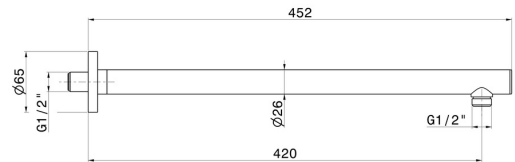

**27692.01.093**

Wall-mounted brass shower arm, round. L=420 mm - finish  
Matt Black

**FEATURES**

---

Material	<b>Brass</b>
Installation	<b>Wall mounted</b>

**TECHNICAL DRAWING**

---

**27692.01.093**

Wall-mounted brass shower arm, round. L=420 mm - finish Matt Black