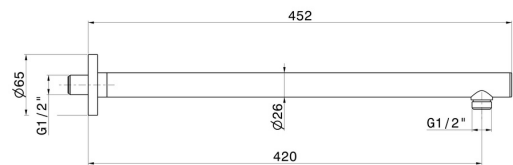

27692.21.018

Wall-mounted brass shower arm, round. L=420 mm - finish
Chrome

FEATURES

Material	Brass
Installation	Wall mounted

TECHNICAL DRAWING

27692.21.018

Wall-mounted brass shower arm, round. L=420 mm - finish Chrome