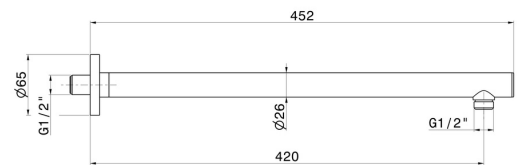

27692.47.083

Wall-mounted brass shower arm, round. L=420 mm - finish Groove Bronze

Groove Bronze

FEATURES

Material	Brass
Installation	Wall mounted

TECHNICAL DRAWING

27692.47.083

Wall-mounted brass shower arm, round. L=420 mm - finish Groove Bronze