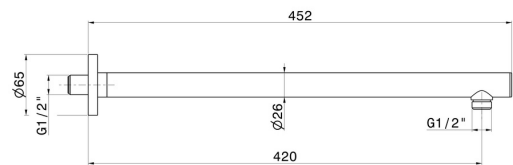

27692.58.061

Wall-mounted brass shower arm, round. L=420 mm - finish
PVD Copper Bronze

PVD Copper Bronze

FEATURES

Material	Brass
Installation	Wall mounted

TECHNICAL DRAWING

27692.58.061

Wall-mounted brass shower arm, round. L=420 mm - finish PVD Copper Bronze