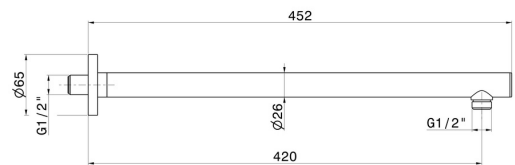

27692.58.063

Wall-mounted brass shower arm, round. L=420 mm - finish
PVD Gun Metal

FEATURES

Material	Brass
Installation	Wall mounted

TECHNICAL DRAWING

27692.58.063

Wall-mounted brass shower arm, round. L=420 mm - finish PVD Gun Metal