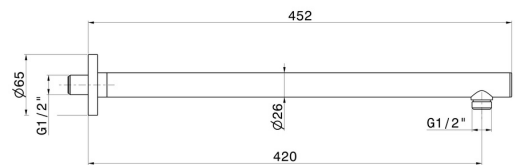

27692.59.064

Wall-mounted brass shower arm, round. L=420 mm - finish
PVD Brushed Gun Metal

PVD Brushed Gun Metal

FEATURES

Material	Brass
Installation	Wall mounted

TECHNICAL DRAWING

27692.59.064

Wall-mounted brass shower arm, round. L=420 mm - finish PVD Brushed Gun Metal