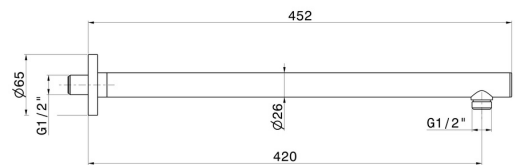

27692.59.066

Wall-mounted brass shower arm, round. L=420 mm - finish
PVD Brushed steel

PVD Brushed steel

FEATURES

Material	Brass
Installation	Wall mounted

TECHNICAL DRAWING

27692.59.066

Wall-mounted brass shower arm, round. L=420 mm - finish PVD Brushed steel