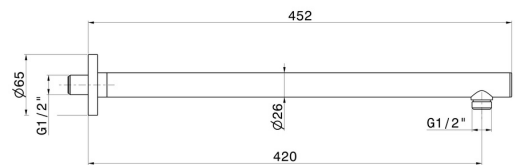

**27692.59.067**

Wall-mounted brass shower arm, round. L=420 mm - finish  
PVD Brushed Copper Bronze

PVD Brushed Copper Bronze

**FEATURES**

---

Material	<b>Brass</b>
Installation	<b>Wall mounted</b>

**TECHNICAL DRAWING**

---

**27692.59.067**

Wall-mounted brass shower arm, round. L=420 mm - finish PVD Brushed Copper Bronze