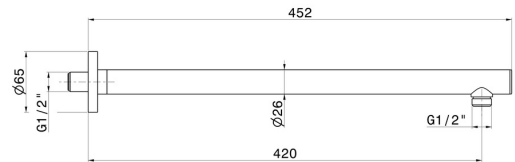

27692.59.097

Wall-mounted brass shower arm, round. L=420 mm - finish
PVD Brushed Gold

FEATURES

Material	Brass
Installation	Wall mounted

TECHNICAL DRAWING

27692.59.097

Wall-mounted brass shower arm, round. L=420 mm - finish PVD Brushed Gold