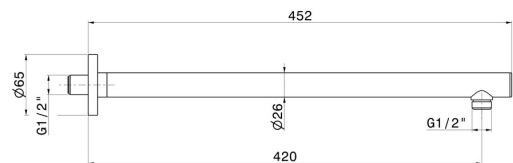

27692.59.098

Wall-mounted brass shower arm, round. L=420 mm - finish
PVD Brushed Pale Gold

PVD Brushed Pale Gold

FEATURES

Material	Brass
Installation	Wall mounted

TECHNICAL DRAWING

27692.59.098

Wall-mounted brass shower arm, round. L=420 mm - finish PVD Brushed Pale Gold