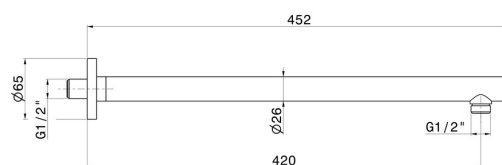

27692.61.020

Wall-mounted brass shower arm, round. L=420 mm - finish
PVD Glossy Gold

FEATURES

Material	Brass
Installation	Wall mounted

TECHNICAL DRAWING

27692.61.020

Wall-mounted brass shower arm, round. L=420 mm - finish PVD Glossy Gold