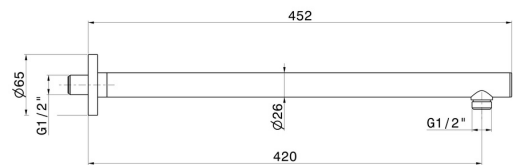

## 27692.M0.070

Wall-mounted brass shower arm, round. L=420 mm - finish  
Titanium Satin

Titanium Satin

### TECHNICAL DRAWING

---

**27692.M0.070**

Wall-mounted brass shower arm, round. L=420 mm - finish Titanium Satin