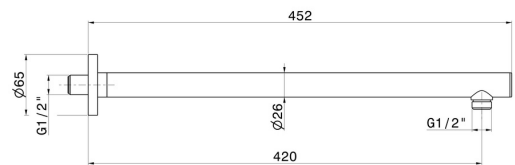

27692.M0.071

Wall-mounted brass shower arm, round. L=420 mm - finish
Gold Satin

FEATURES

Material	Brass
Installation	Wall mounted

TECHNICAL DRAWING

27692.M0.071

Wall-mounted brass shower arm, round. L=420 mm - finish Gold Satin