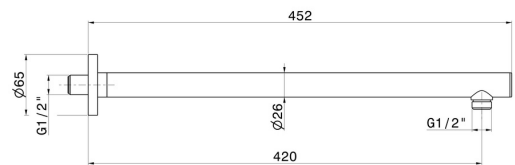

**27692.M0.072**

Wall-mounted brass shower arm, round. L=420 mm - finish  
Copper Satin

**FEATURES**

---

Material	<b>Brass</b>
Installation	<b>Wall mounted</b>

**TECHNICAL DRAWING**

---

**27692.M0.072**

Wall-mounted brass shower arm, round. L=420 mm - finish Copper Satin