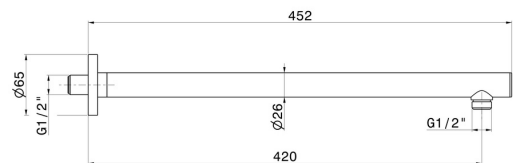

## 27692.M0.075

Wall-mounted brass shower arm, round. L=420 mm - finish  
Copper Glossy

### TECHNICAL DRAWING

---

**27692.M0.075**

Wall-mounted brass shower arm, round. L=420 mm - finish Copper Glossy