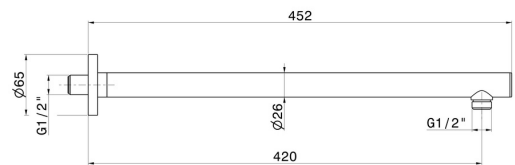

**27692.M0.077**

Wall-mounted brass shower arm, round. L=420 mm - finish Carbon Satin

**FEATURES**

---

Material	<b>Brass</b>
Installation	<b>Wall mounted</b>

**TECHNICAL DRAWING**

---

**27692.M0.077**

Wall-mounted brass shower arm, round. L=420 mm - finish Carbon Satin